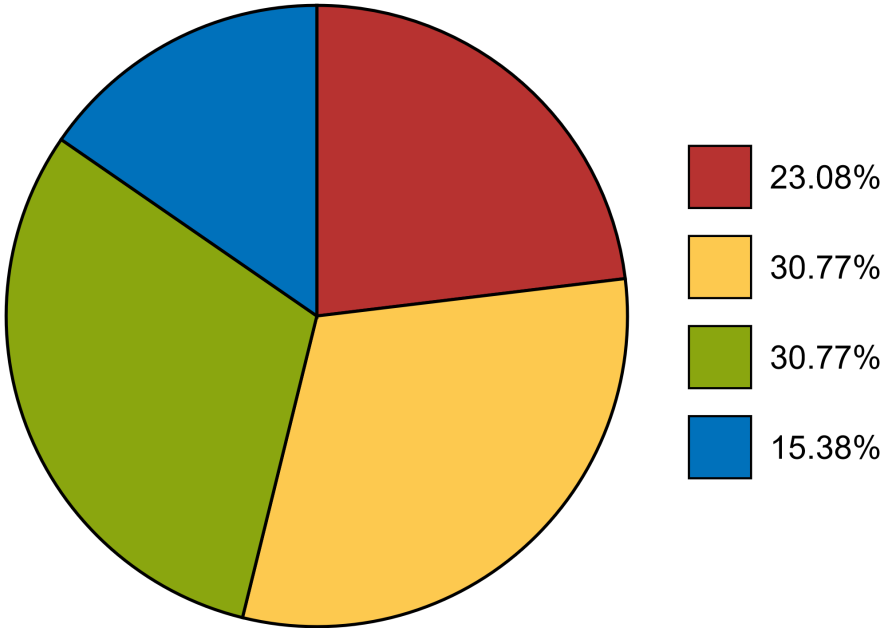

Dominant Energies